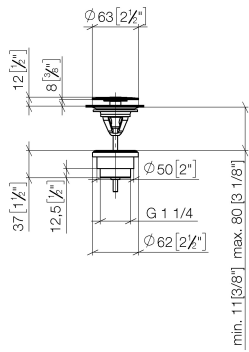

Basin Waste without press-closing 1 1/4" - Champagne (22kt Gold)

IMO

10 126 970

Only suitable for sinks without an overflow.

10 126 970

mm [inches]

10 126 970

Parts for other
finishes can be found
here: [Chrome](#)